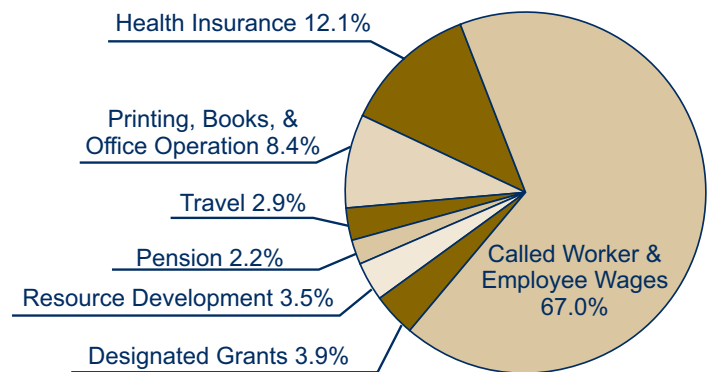

WLIM appreciates the continuing prayers and financial support of the many individuals, organizations and congregations who recognize our Savior's call to minister to the institutionalized, and their families. What a comfort our Savior gives to all of us when He tells us, “Surely I am with you always, to the very end of the age.”

Donald K. Borgwardt
Executive Director

**WLIM INCOME
2009**

**WLIM EXPENSES
2009**

AREAS OF MINISTRY

PRISONS

Chaplains Charlie Iles, Dan Krause and Joe Radsek conduct regularly scheduled worship services and Bible classes in prisons throughout southeastern Wisconsin. More distant prisons are served under the WLIM umbrella by parish pastors serving in the area of a penitentiary. Several inmates are baptized and confirmed each year while in prison. WLIM continues to expand ministry to the families of inmates as opportunities allow.