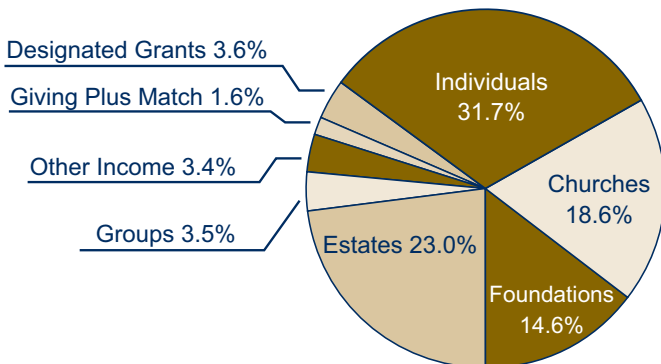

The ministry's mission statement reflects WLIM's direction and focus.

*“To share God's law and the saving Gospel of Jesus Christ with all individuals
Who are or have been institutionalized, and their families.”*

In 2009, financial gifts received allowed the ministry to expand by beginning ministry work at a number of new county jails and other institutions and adding numerous lay volunteers. In particular, God opened the door to expanded ministry at the County Correctional Facility-South (formerly the Milwaukee County House of Correction).

For 2010, the staff and lay ministry volunteer efforts will again be directed to bring the Gospel to hurting people. We are confident that God will continue to provide and will work in the hearts of those that support the ministry through their generous gifts.

WLIM appreciates the continuing prayers and financial support of the many individuals, organizations and congregations who recognize our Savior's call to minister to the institutionalized, and their families. What a comfort our Savior gives to all of us when He tells us, “Surely I am with you always, to the very end of the age.”

Donald K. Borgwardt
Executive Director

**WLIM INCOME
2009**